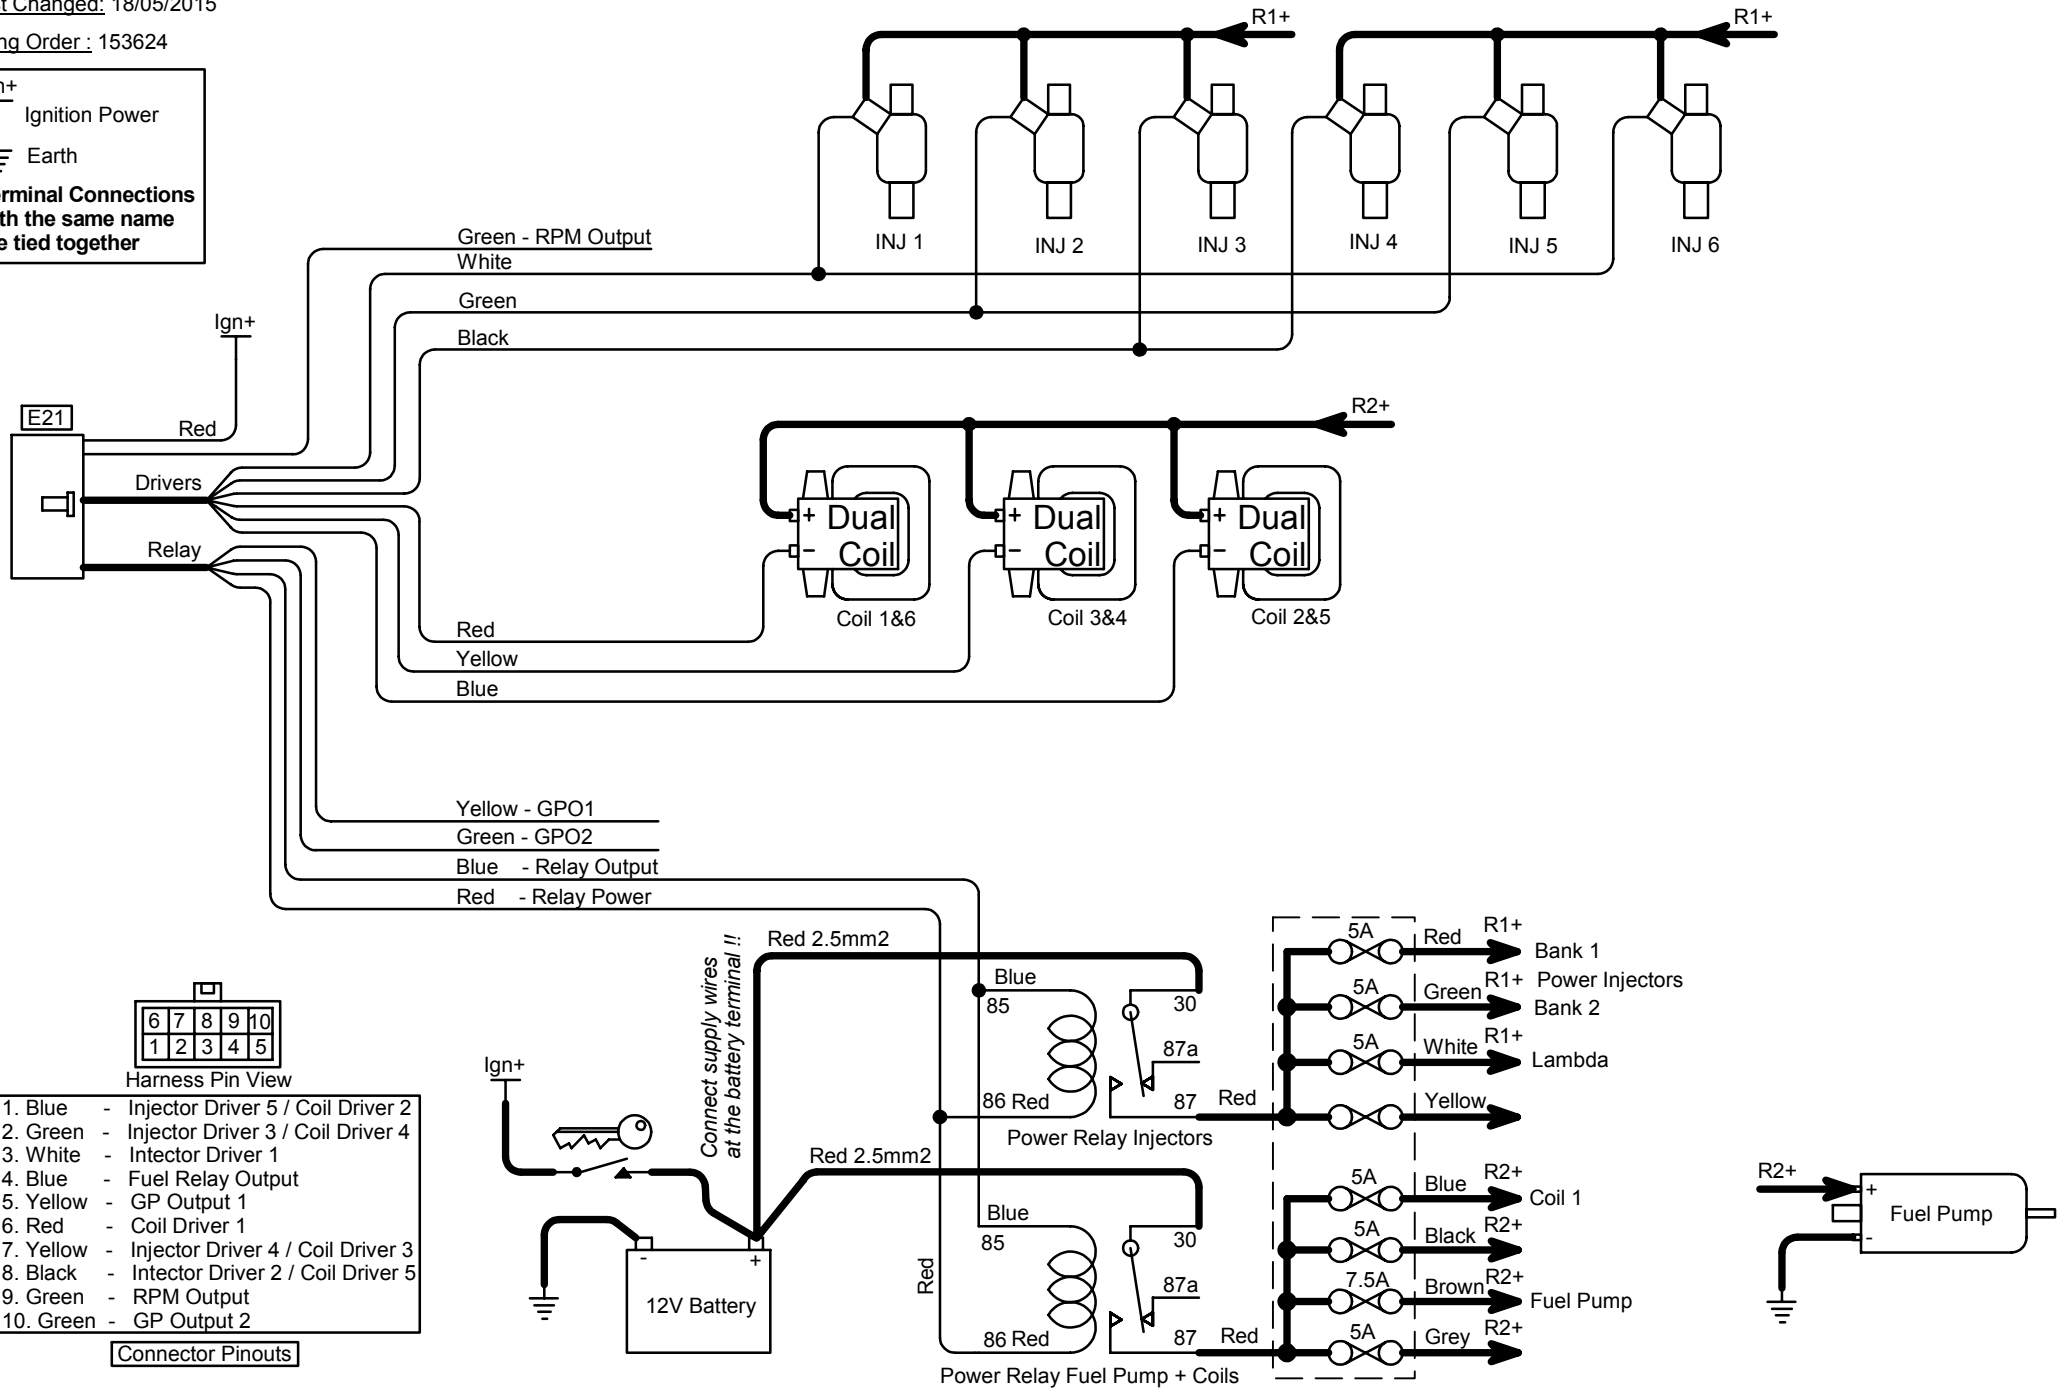

E21 6Cyl 3Inj WS

SPITRONICS™

ENGINE MANAGEMENT SYSTEMS

WWW.SPITRONICS.COM

File Name: E21 Drawing

Last Changed: 18/05/2015

Firing Order: 153624

Ign+
 Ignition Power
 Earth

Terminal Connections with the same name are tied together

- | | | |
|-----------|---|-----------------------------------|
| 1. Blue | - | Injector Driver 5 / Coil Driver 2 |
| 2. Green | - | Injector Driver 3 / Coil Driver 4 |
| 3. White | - | Intecor Driver 1 |
| 4. Blue | - | Fuel Relay Output |
| 5. Yellow | - | GP Output 1 |
| 6. Red | - | Coil Driver 1 |
| 7. Yellow | - | Injector Driver 4 / Coil Driver 3 |
| 8. Black | - | Intecor Driver 2 / Coil Driver 5 |
| 9. Green | - | RPM Output |
| 10. Green | - | GP Output 2 |

Connector Pinouts