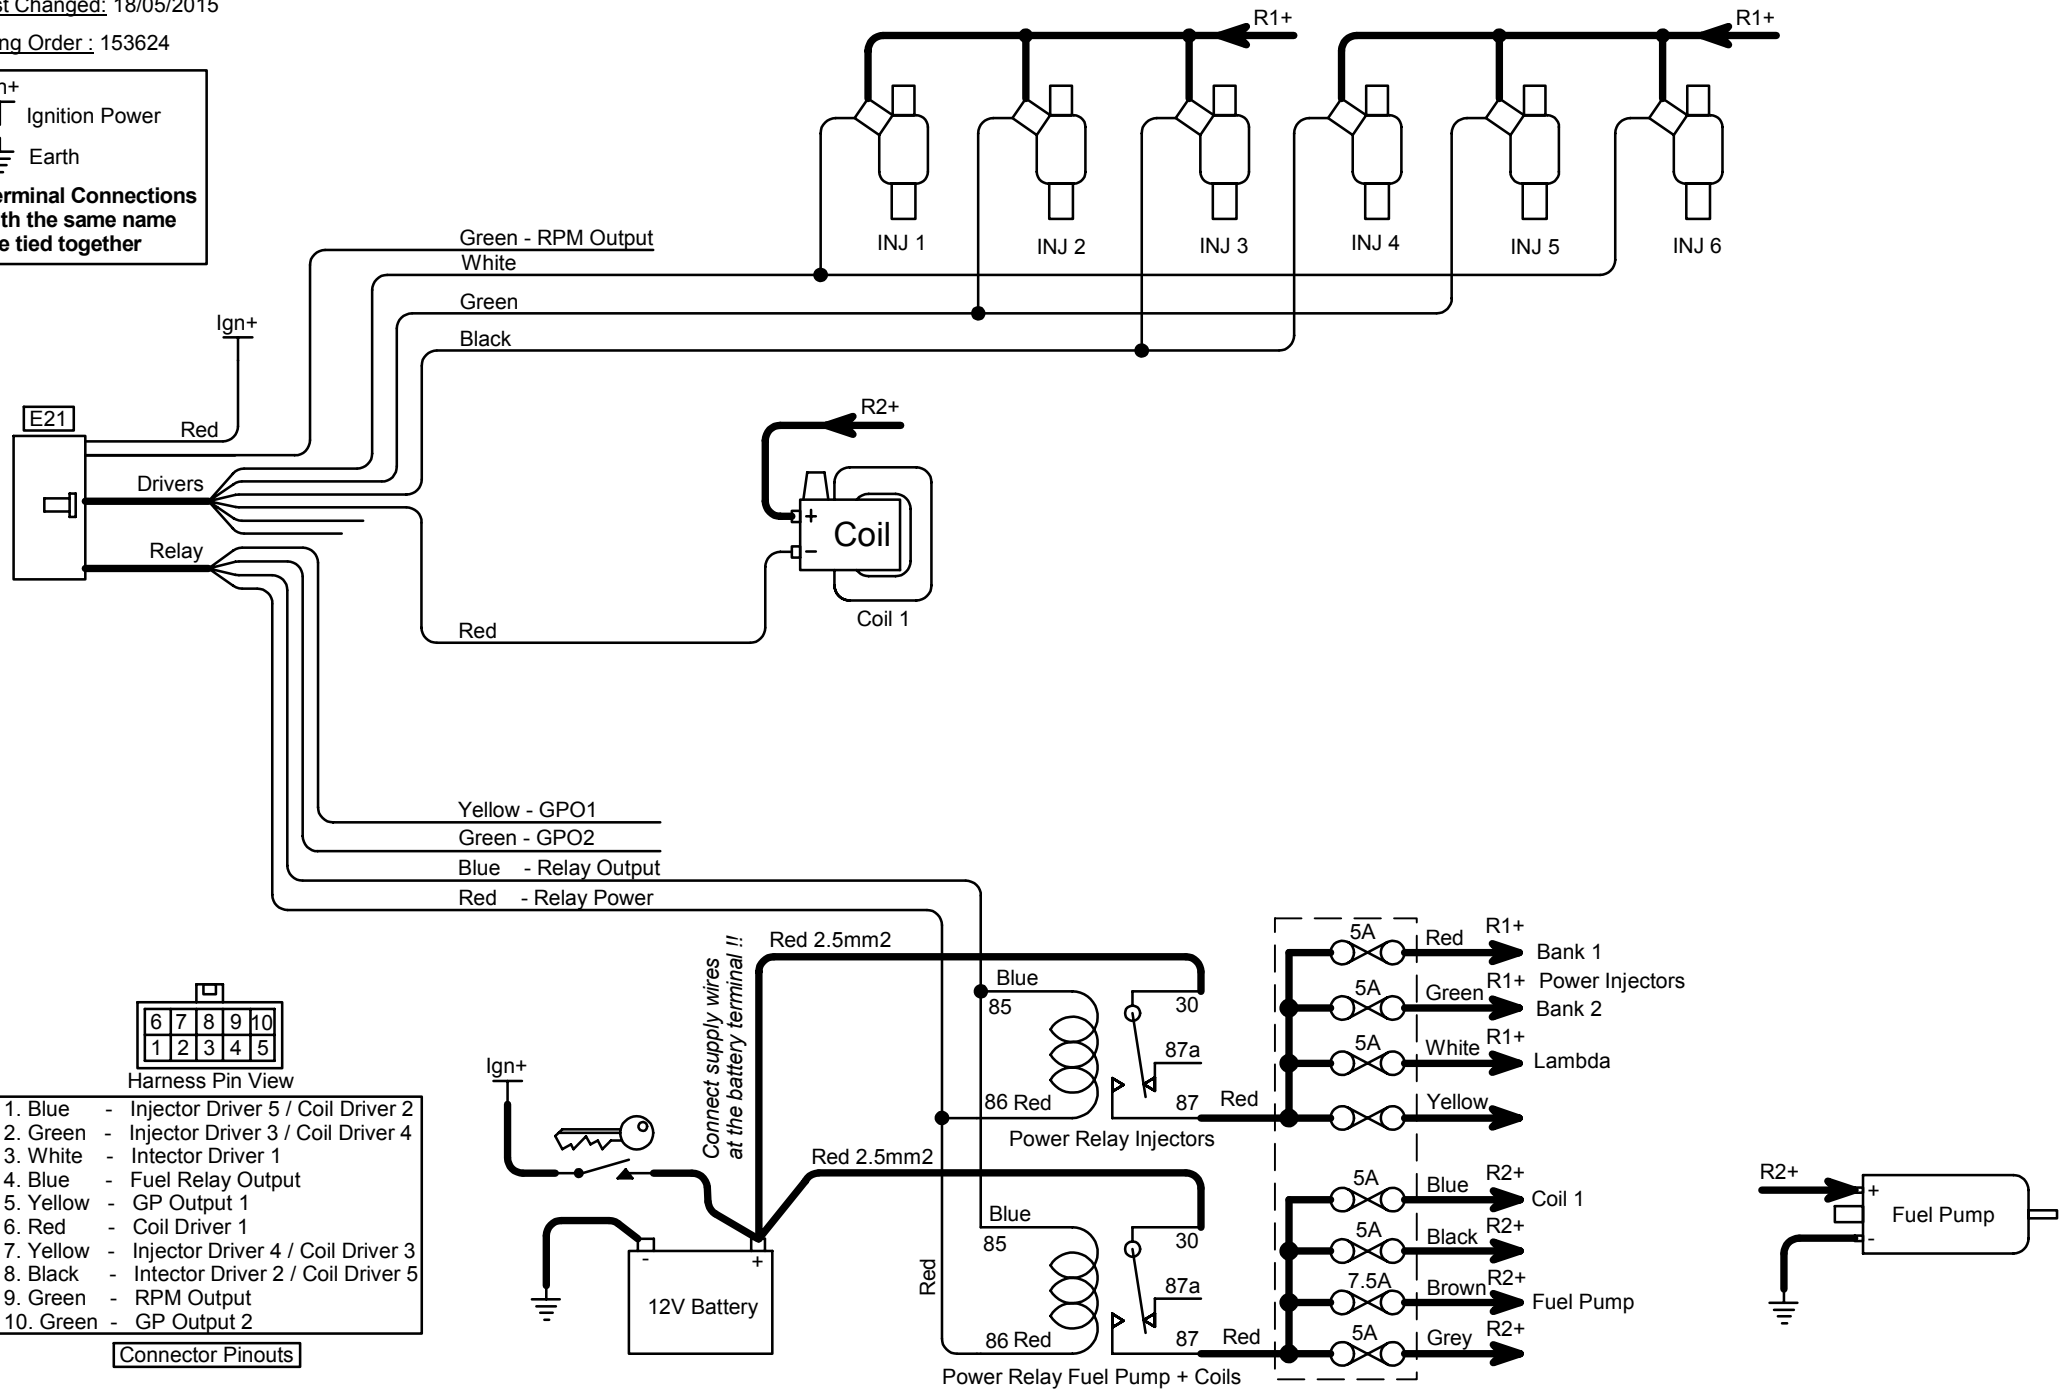

# E21 6Cyl 3Inj 1Coil

**SPITRONICS™**

ENGINE MANAGEMENT SYSTEMS

WWW.SPITRONICS.COM

File Name: E21 Drawing

Last Changed: 18/05/2015

Firing Order: 153624

Ign+  
 Ignition Power  
 Earth

**Terminal Connections with the same name are tied together**

- 1. Blue - Injector Driver 5 / Coil Driver 2
- 2. Green - Injector Driver 3 / Coil Driver 4
- 3. White - Intecor Driver 1
- 4. Blue - Fuel Relay Output
- 5. Yellow - GP Output 1
- 6. Red - Coil Driver 1
- 7. Yellow - Injector Driver 4 / Coil Driver 3
- 8. Black - Intecor Driver 2 / Coil Driver 5
- 9. Green - RPM Output
- 10. Green - GP Output 2

Connector Pinouts