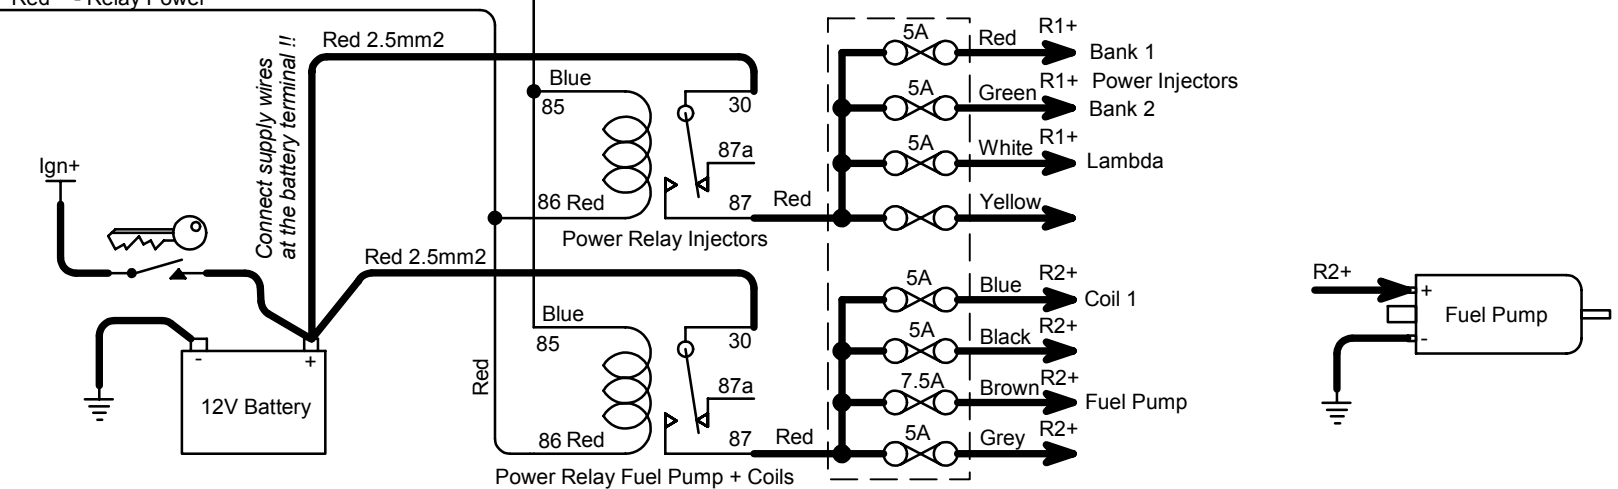

**Terminal Connections with the same name are tied together**

- 1. Blue - Injector Driver 5 / Coil Driver 2
- 2. Green - Injector Driver 3 / Coil Driver 4
- 3. White - Intecor Driver 1
- 4. Blue - Fuel Relay Output
- 5. Yellow - GP Output 1
- 6. Red - Coil Driver 1
- 7. Yellow - Injector Driver 4 / Coil Driver 3
- 8. Black - Intecor Driver 2 / Coil Driver 5
- 9. Green - RPM Output
- 10. Green - GP Output 2