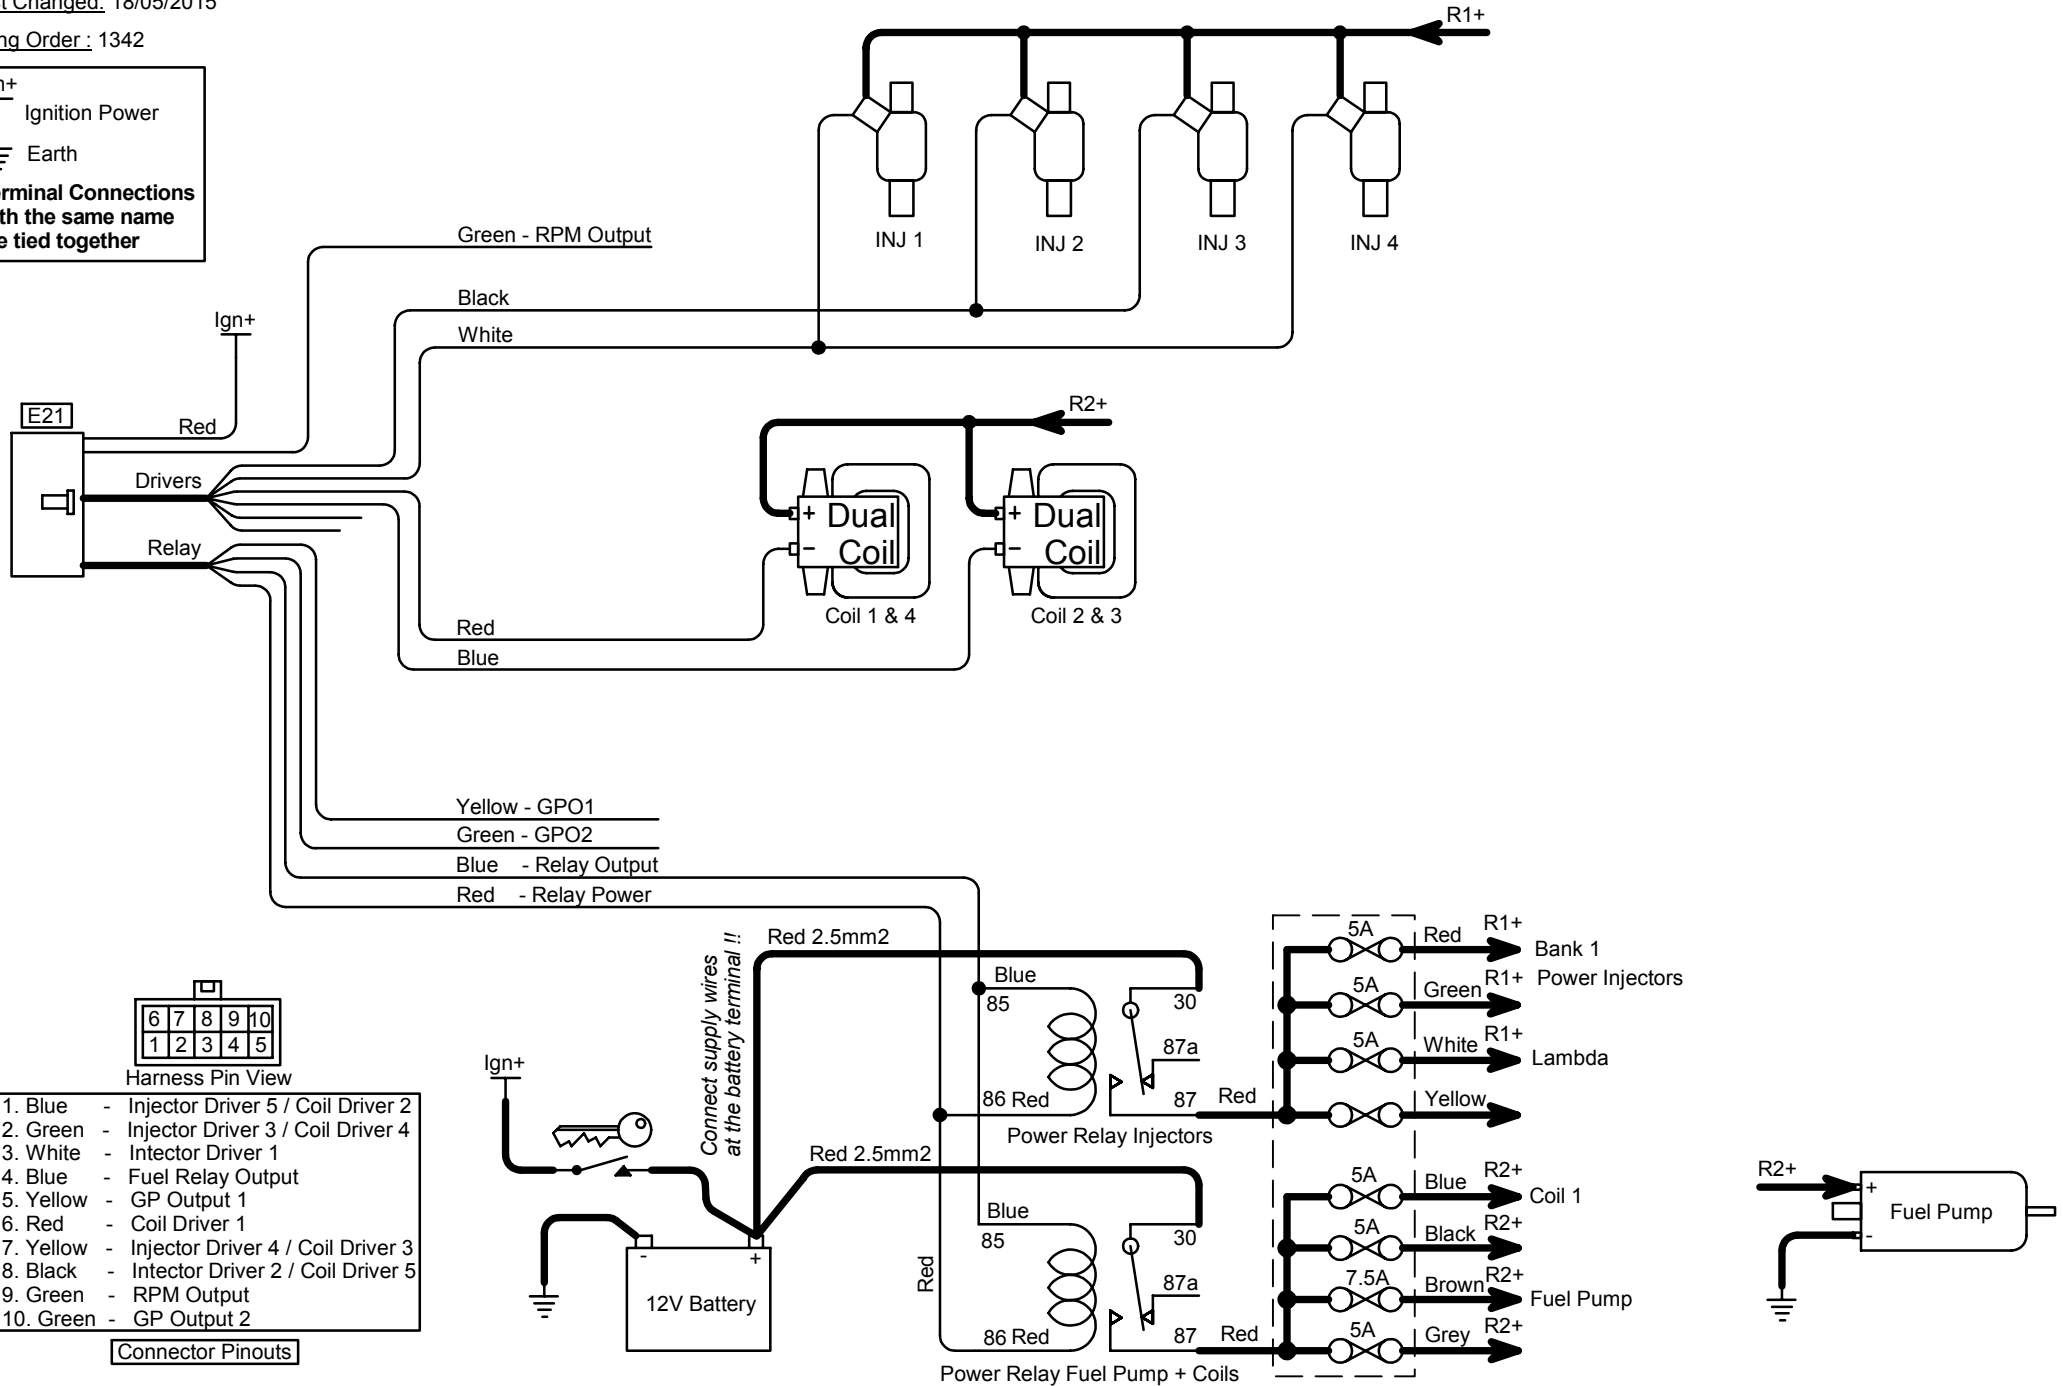

# E21 4Cyl 2Inj W/S

**SPITRONICS™**

ENGINE MANAGEMENT SYSTEMS

WWW.SPITRONICS.COM

File Name: E21 Drawing

Last Changed: 18/05/2015

Firing Order : 1342

Ign+  
 Ignition Power  
 Earth

**Terminal Connections with the same name are tied together**

- |           |   |                                   |
|-----------|---|-----------------------------------|
| 1. Blue   | - | Injector Driver 5 / Coil Driver 2 |
| 2. Green  | - | Injector Driver 3 / Coil Driver 4 |
| 3. White  | - | Intector Driver 1                 |
| 4. Blue   | - | Fuel Relay Output                 |
| 5. Yellow | - | GP Output 1                       |
| 6. Red    | - | Coil Driver 1                     |
| 7. Yellow | - | Injector Driver 4 / Coil Driver 3 |
| 8. Black  | - | Intector Driver 2 / Coil Driver 5 |
| 9. Green  | - | RPM Output                        |
| 10. Green | - | GP Output 2                       |

Connector Pinouts