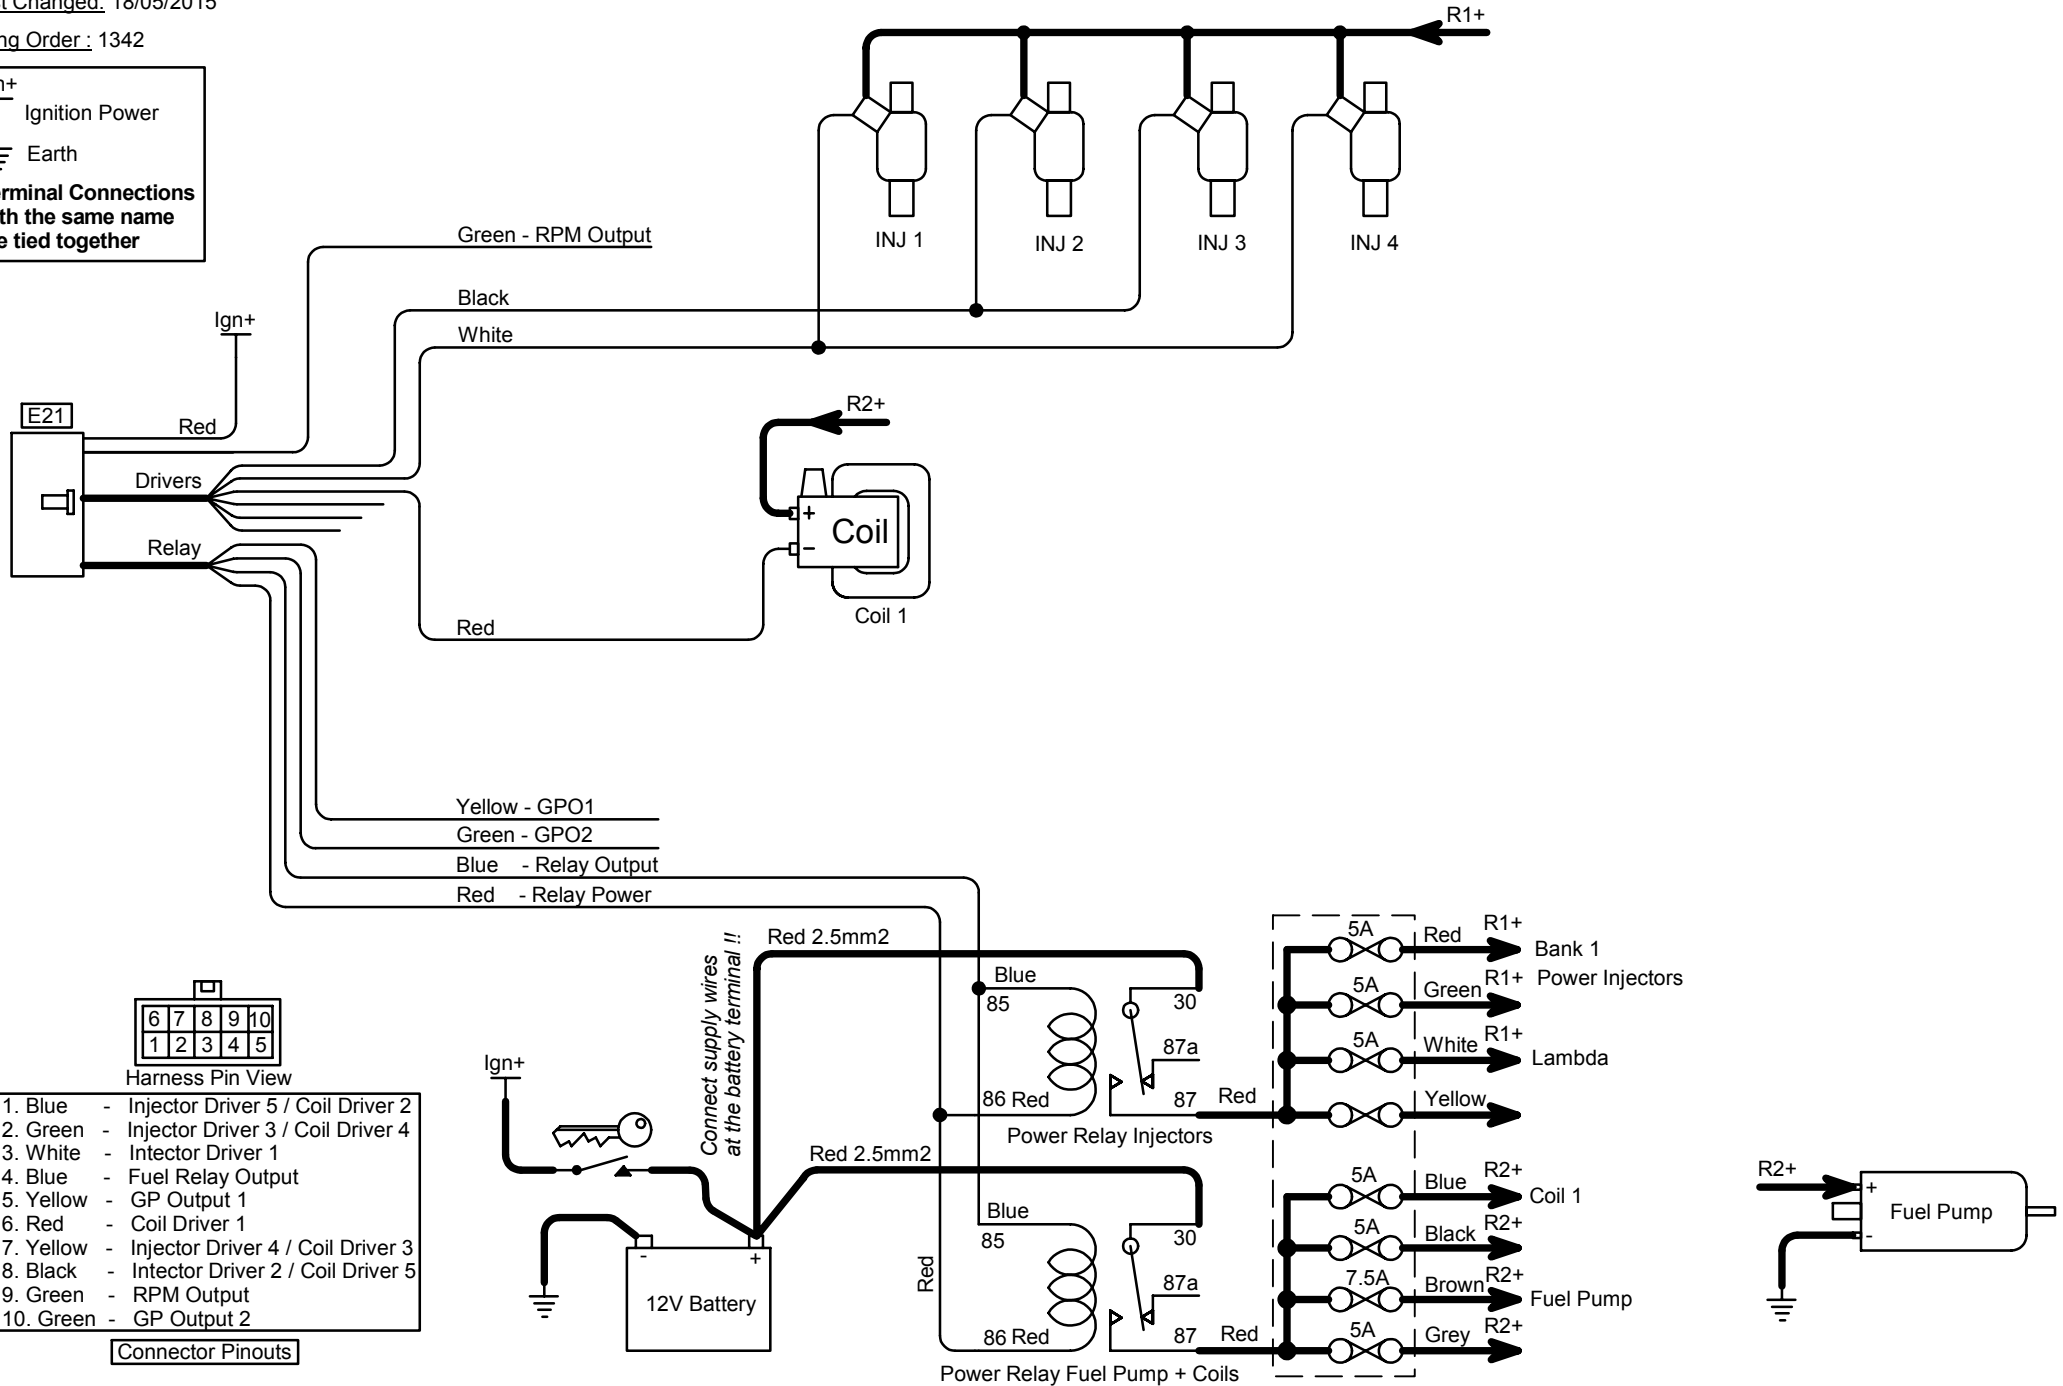

E21 4Cyl 2Inj 1Coil

SPITRONICS™

ENGINE MANAGEMENT SYSTEMS

WWW.SPITRONICS.COM

File Name: E21 Drawing

Last Changed: 18/05/2015

Firing Order : 1342

Ign+
 Ignition Power
 Earth

Terminal Connections with the same name are tied together

Harness Pin View

6	7	8	9	10
1	2	3	4	5

- 1. Blue - Injector Driver 5 / Coil Driver 2
- 2. Green - Injector Driver 3 / Coil Driver 4
- 3. White - Intecor Driver 1
- 4. Blue - Fuel Relay Output
- 5. Yellow - GP Output 1
- 6. Red - Coil Driver 1
- 7. Yellow - Injector Driver 4 / Coil Driver 3
- 8. Black - Intecor Driver 2 / Coil Driver 5
- 9. Green - RPM Output
- 10. Green - GP Output 2

Connector Pinouts